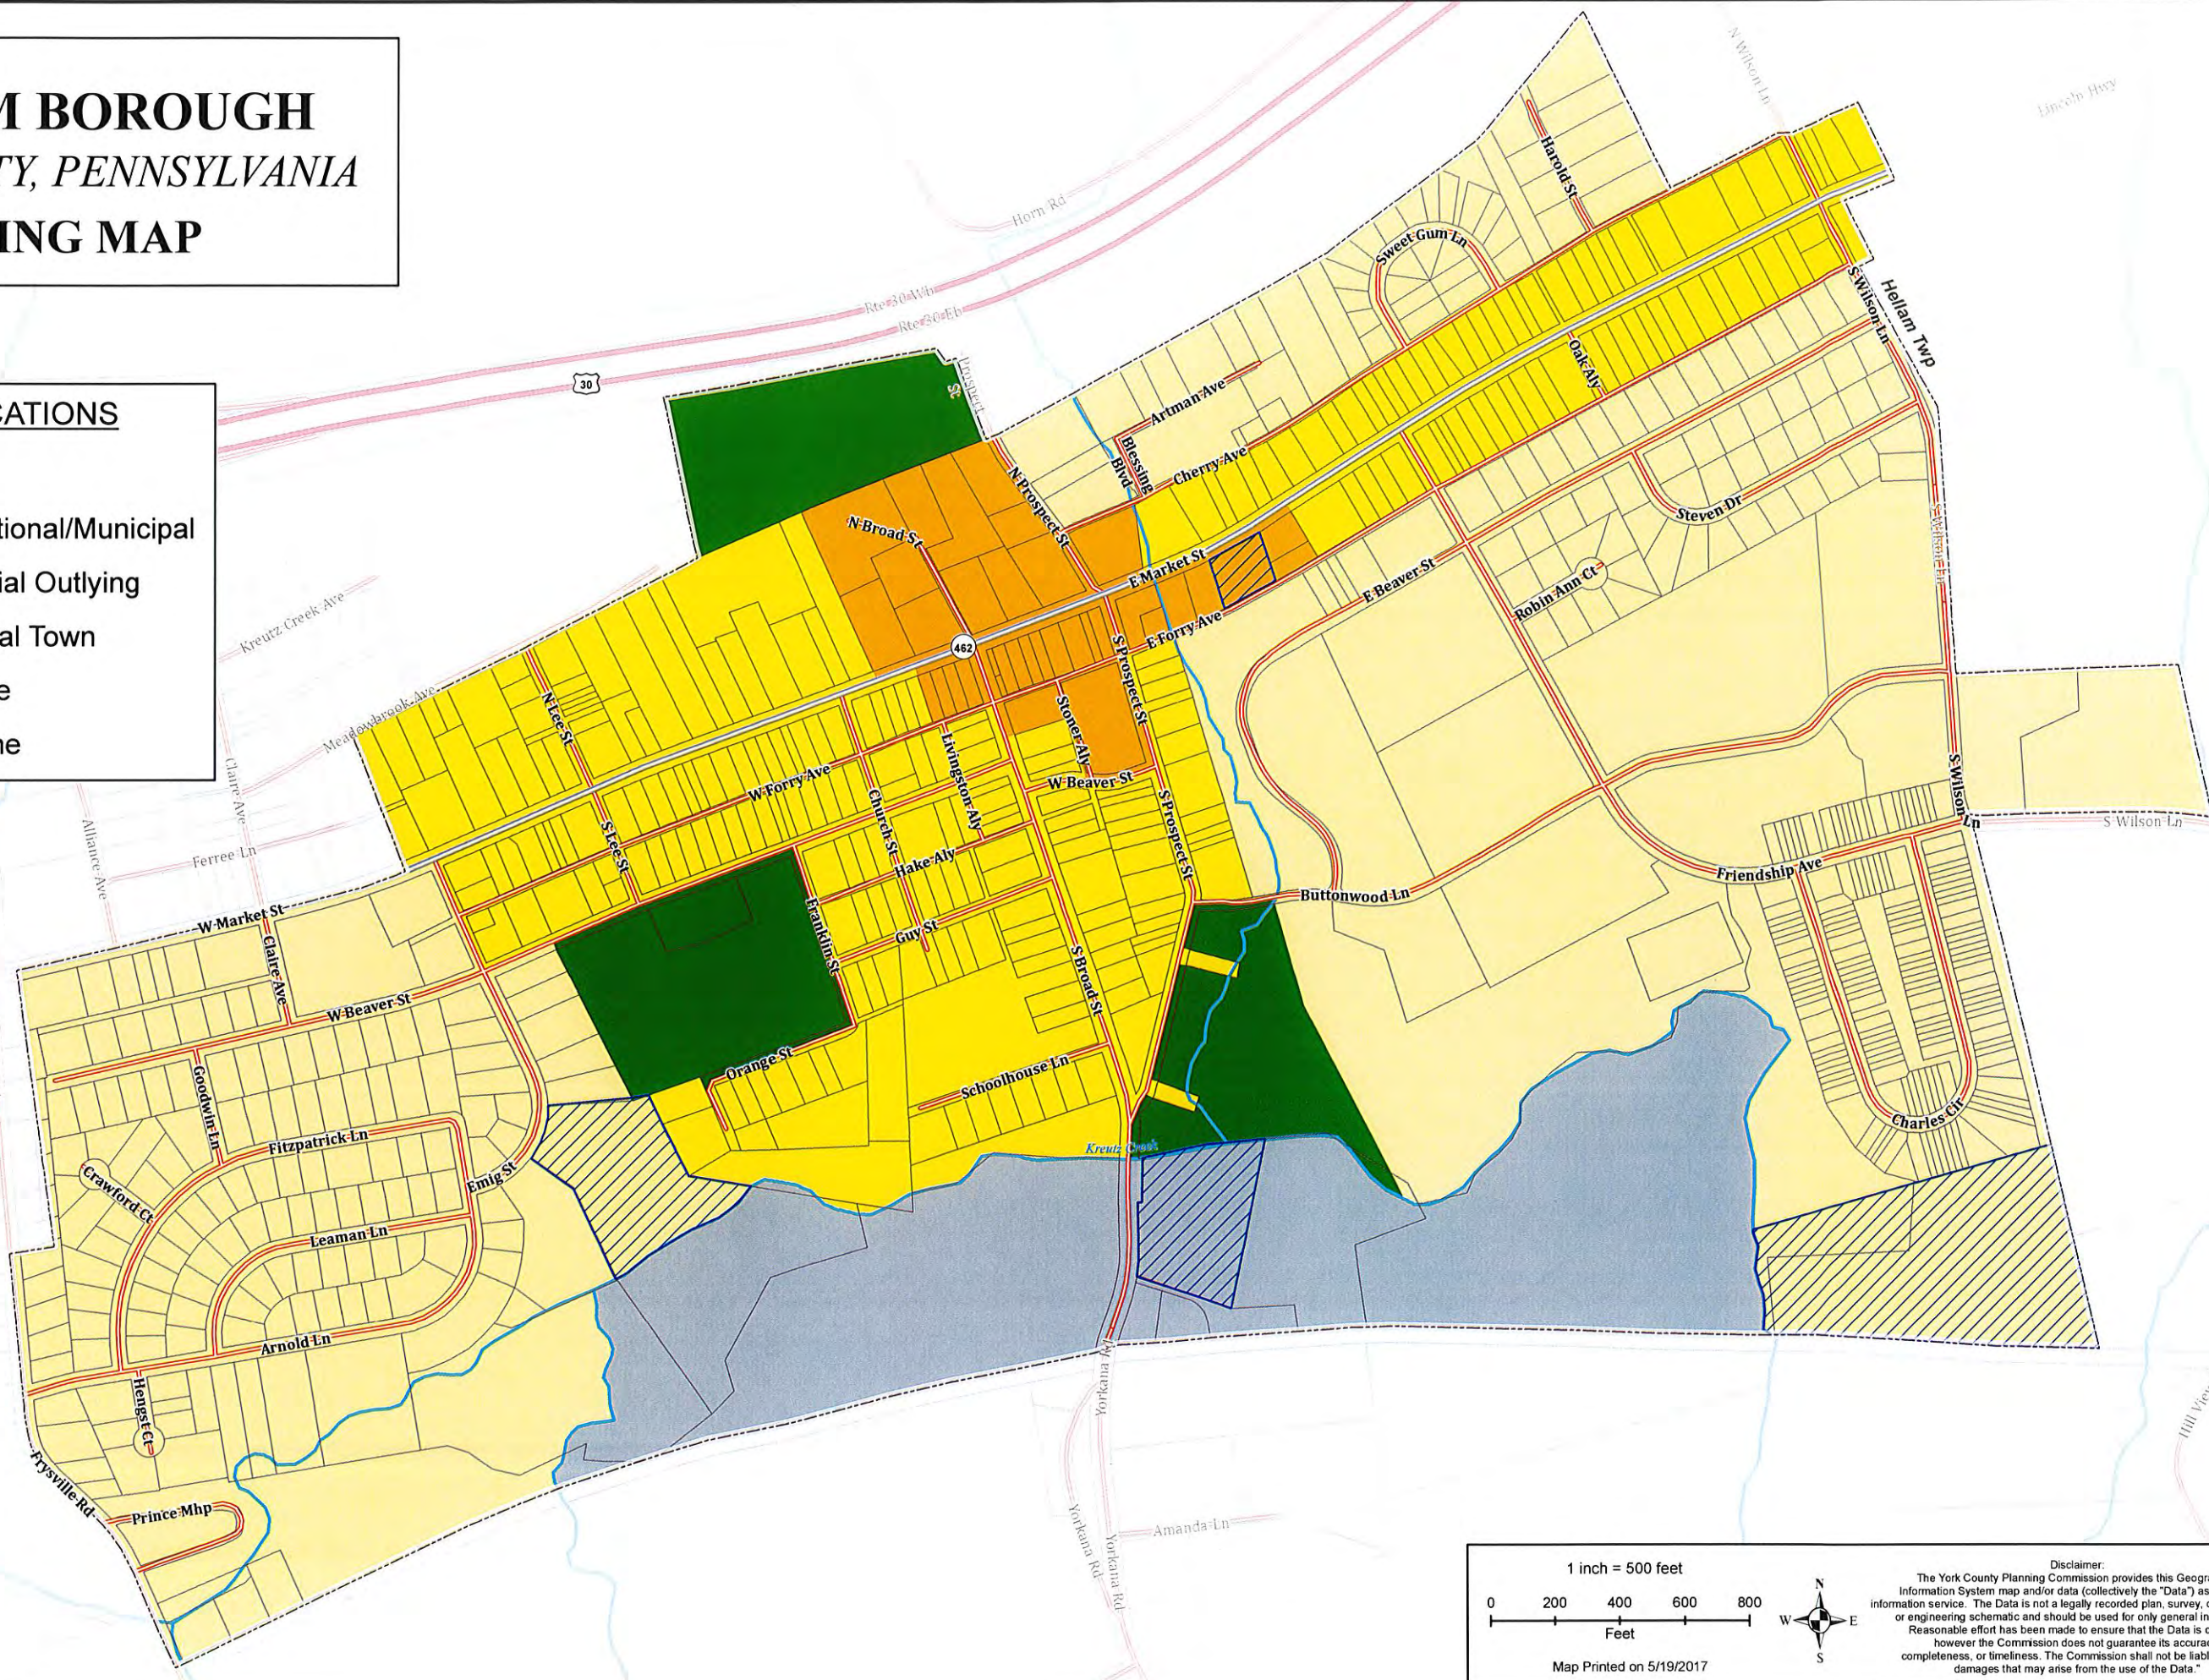

HALLAM BOROUGH

YORK COUNTY, PENNSYLVANIA

ZONING MAP

ZONING CLASSIFICATIONS

-  I - Industrial
-  RE/M - Recreational/Municipal
-  R-O - Residential Outlying
-  R-T - Residential Town
-  MU - Mixed Use
-  H - Historic Zone

Disclaimer:
 The York County Planning Commission provides this Geographic Information System map and/or data (collectively the "Data") as a public information service. The Data is not a legally recorded plan, survey, official tax map, or engineering schematic and should be used for only general information. Reasonable effort has been made to ensure that the Data is correct, however the Commission does not guarantee its accuracy, completeness, or timeliness. The Commission shall not be liable for any damages that may arise from the use of the Data.